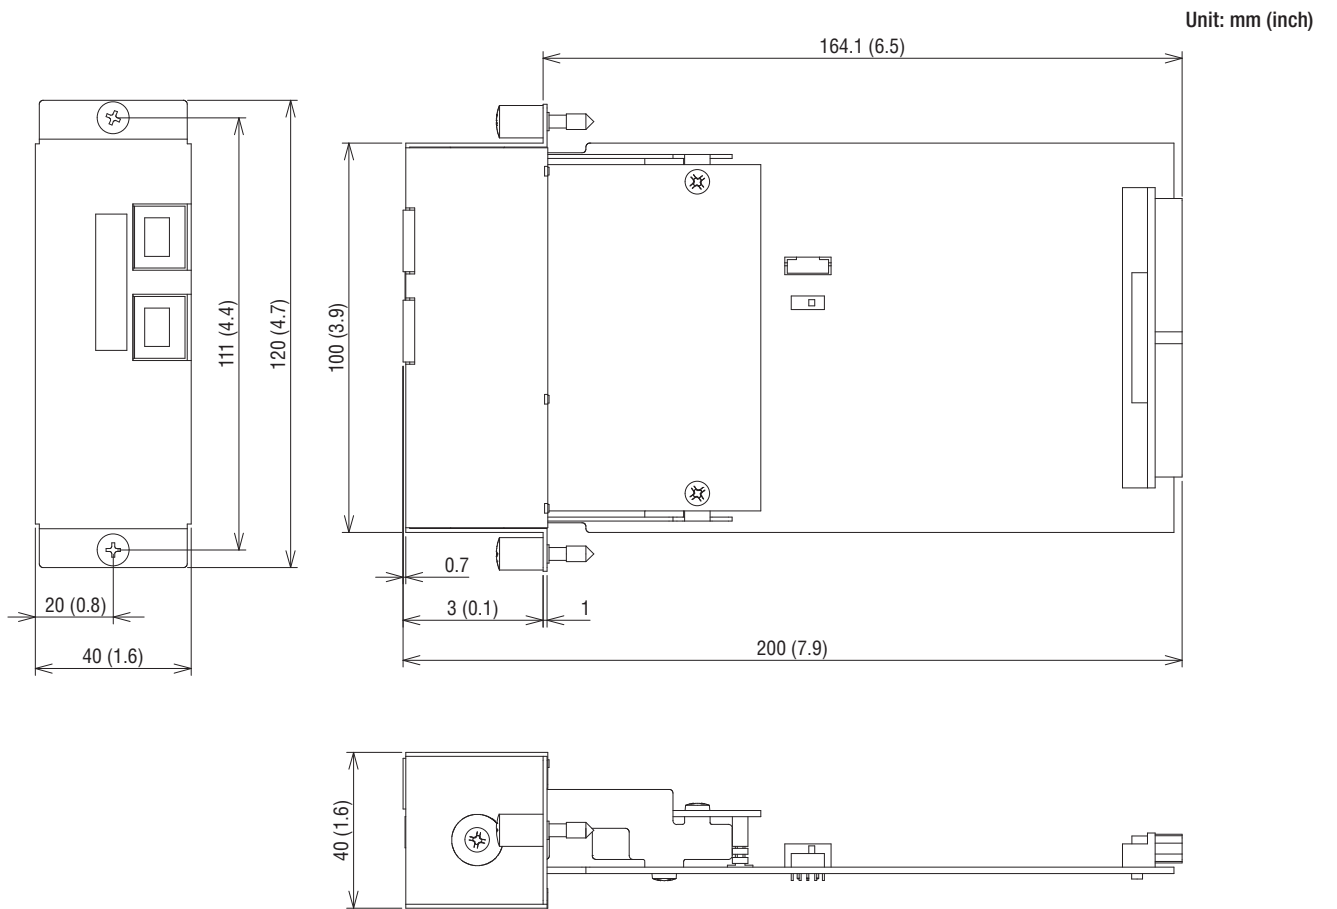

## Features

---

- 24bit resolution, 16-in/16-out CobraNet™ interface (8-in/8-out at 96kHz)
- 2 x RJ-45 connectors for primary and secondary network connections
- Integrates into any standard CobraNet™ network
- Dimensions: 120mm x 40mm x 200mm (4.7" x 1.6" x 7.9")

## Specifications

---

### General Specifications

Channel Count	16IN / 16OUT
Format	CobraNet
Resolution	24bit
Connector	2 x RJ-45 connectors

## Dimensions