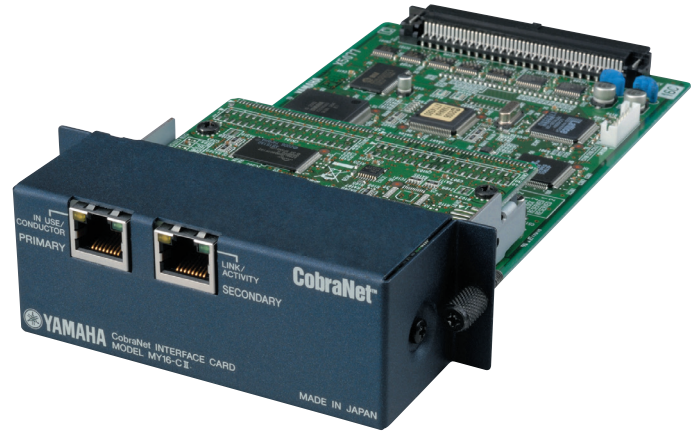

## Overview

---

The Yamaha MY16-CII is an optional CobraNet interface card for compatible Yamaha digital mixing consoles and signal processors. It support 16 input channels and 16 output channels of uncompressed CobraNet format digital audio.

## Features

---

- 24bit resolution, 16-in/16-out CobraNet™ interface (8-in/8-out at 96kHz)
- 2 x RJ-45 connectors for primary and secondary network connections
- Integrates into any standard CobraNet™ network
- Dimensions: 120mm x 40mm x 200mm (4.7" x 1.6" x 7.9")

### General Specifications

Channel Count	16IN / 16OUT
Format	CobraNet
Resolution	24bit
Connector	2 x RJ-45 connectors